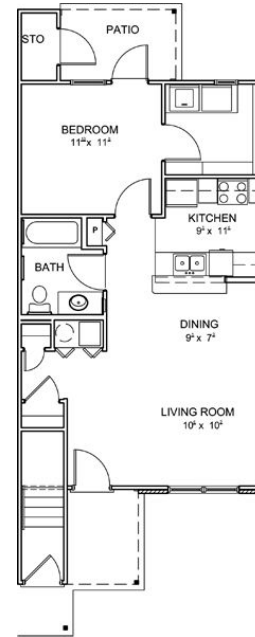

# WEXFORD ON BISHOP'S POND

**TWO BEDROOM  
WITH GARAGE**

---

2 BEDROOM  
1303 SQ. FT.  
STARTING AT \$341

[WEXFORDONBISHOPSPOND.COM](http://WEXFORDONBISHOPSPOND.COM)

6352 BUOY LANE  
INDIANAPOLIS, IN 46268